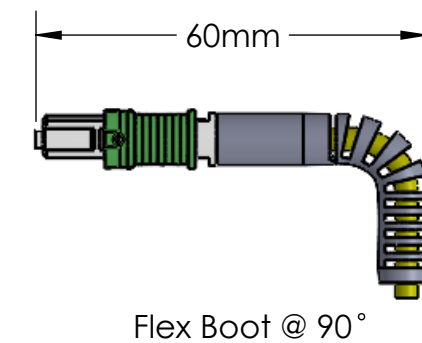

# Fiberdyne Configuration 594

Single Mode MPO Assemblies								
Fiberdyne Part Number	Fiberdyne Configuration 594	Cable Type ONFP	Fiber Type OS2	Fiber Count	End A Connector	End B Connector	Guide Pin P=Pinned (Male) NP=Non-Pinned(Female)	Insertion Loss (IL) Standard / Low Loss*
FMT-594110-XXXM	SM Laser	3mm Round	G.657.A2	12	MPO 1x12	MPO 1x12	NP-NP	<.75
FMT-594120-XXXM	SM Laser	3mm Round	G.657.A2	12	MPO 1x12	MPO 1x12	NP-P	<.75
FMT-594130-XXXM	SM Laser	3mm Round	G.657.A2	12	MPO 1x12	MPO 1x12	P-NP	<.75
FMT-594140-XXXM	SM Laser	3mm Round	G.657.A2	12	MPO 1x12	MPO 1x12	P-P	<.75
FMT-594150-XXXM	SM Laser	3mm Round	G.657.A2	12	MPO 1x12	MPO 1x12	NP-NP	<.35
FMT-594160-XXXM	SM Laser	3mm Round	G.657.A2	12	MPO 1x12	MPO 1x12	NP-P	<.35
FMT-594170-XXXM	SM Laser	3mm Round	G.657.A2	12	MPO 1x12	MPO 1x12	P-NP	<.35
FMT-594180-XXXM	SM Laser	3mm Round	G.657.A2	12	MPO 1x12	MPO 1x12	P-P	<.35

\*Insertion Loss for Connector Only

Fiberdyne Configuration 594			
MPO-MPO, 12 Position, SM, with Flex Boots, Type A			
Fiber Color Connector A	Position # Connector A	Position # Connector B	Fiber Color Connector B
Blue	1	1	Blue
Orange	2	2	Orange
Green	3	3	Green
Brown	4	4	Brown
Grey	5	5	Grey
White	6	6	White
Red	7	7	Red
Black	8	8	Black
Yellow	9	9	Yellow
Purple	10	10	Purple
Pink	11	11	Pink
Aqua	12	12	Aqua

ZONE	REV.	DESCRIPTION	DATE	APPROVED
	-4	Correct Illustration of Flex Boots	4/24/2024	FMO
	-3	Add 60mm Dimension to 90 deg Illustration / Add ONFP G.657.A2	4/17/2024	FMO
B4	-2	correct column heading from 576 to 594	1/19/2021	FMO
	-1	Original Publication	1/2/19	FMO
REVISIONS				