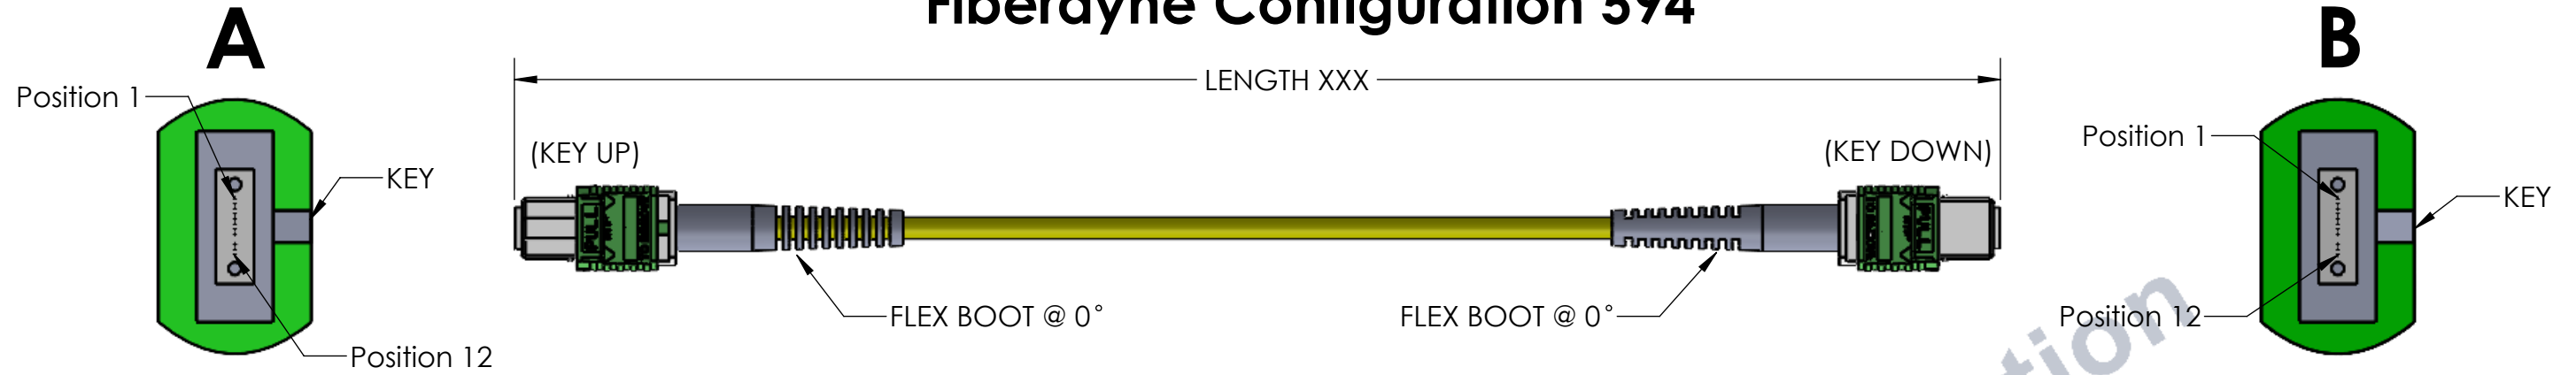

# Fiberdyne Configuration 594

Single Mode MPO Assemblies								
Fiberdyne Part Number	Fiberdyne Configuration 594	Cable Type ONFP	Fiber Type OS2	Fiber Count	End A Connector	End B Connector	Guide Pin P=Pinned (Male) NP=Non-Pinned(Female)	Insertion Loss (IL) Standard / Low Loss*
FMT-594110-XXXM	SM Laser	3mm Round	G.657.A2	12	MPO 1x12	MPO 1x12	NP-NP	<.75
FMT-594120-XXXM	SM Laser	3mm Round	G.657.A2	12	MPO 1x12	MPO 1x12	NP-P	<.75
FMT-594130-XXXM	SM Laser	3mm Round	G.657.A2	12	MPO 1x12	MPO 1x12	P-NP	<.75
FMT-594140-XXXM	SM Laser	3mm Round	G.657.A2	12	MPO 1x12	MPO 1x12	P-P	<.75
FMT-594150-XXXM	SM Laser	3mm Round	G.657.A2	12	MPO 1x12	MPO 1x12	NP-NP	<.35
FMT-594160-XXXM	SM Laser	3mm Round	G.657.A2	12	MPO 1x12	MPO 1x12	NP-P	<.35
FMT-594170-XXXM	SM Laser	3mm Round	G.657.A2	12	MPO 1x12	MPO 1x12	P-NP	<.35
FMT-594180-XXXM	SM Laser	3mm Round	G.657.A2	12	MPO 1x12	MPO 1x12	P-P	<.35

\*Insertion Loss for Connector Only

Fiberdyne Configuration 594			
MPO-MPO, 12 Position, SM, with Flex Boots, Type A			
Fiber Color Connector A	Position # Connector A	Position # Connector B	Fiber Color Connector B
Blue	1	1	Blue
Orange	2	2	Orange
Green	3	3	Green
Brown	4	4	Brown
Grey	5	5	Grey
White	6	6	White
Red	7	7	Red
Black	8	8	Black
Yellow	9	9	Yellow
Purple	10	10	Purple
Pink	11	11	Pink
Aqua	12	12	Aqua